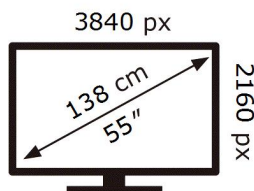

ENERG 

SAMSUNG

TU55DU7175U

80 kWh/1000h

ABCDEF **G**

121 kWh/1000h

2019/2013