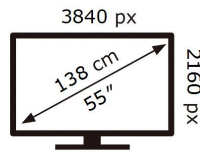

ENERGY

SAMSUNG

QE55LS03TAU

140 kWh/1000h

ABCDEF **G**

151 kWh/1000h

2019/2013