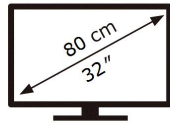

**ENERGY**

SAMSUNG

QE32LS03TBK

**60** kWh/1000h

ABCDEF **G**

**65** kWh/1000h

1920 px

1080 px