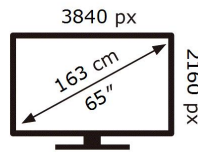

ENERGY

SAMSUNG

QE65Q80TAT

255 kWh/1000h

ABCDEF **G**

260 kWh/1000h

2019/2013