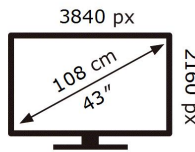

**ENERGY**

SAMSUNG

QE43Q60TAU

**83** kWh/1000h

ABCDEF **G**

**91** kWh/1000h

2019/2013