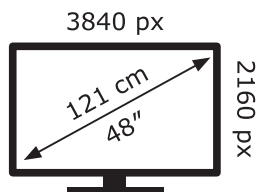

ENERG ⚡

LG Electronics

OLED48C27LA

66 kWh/1000h

ABCDEF**G**

120 kWh/1000h

2019/2013