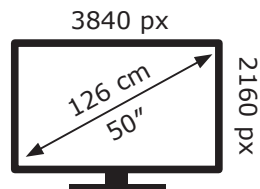

# ENERGY

LG Electronics

50UN80006LC

**85** kWh/1000h

ABCDEF**G**

**108** kWh/1000h

2019/2013