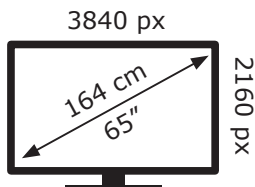

ENERGY

GRUNDIG

65 GGU 7960B DHL000

84 kWh/1000h

ABCDEF**G**

104 kWh/1000h

2019/2013