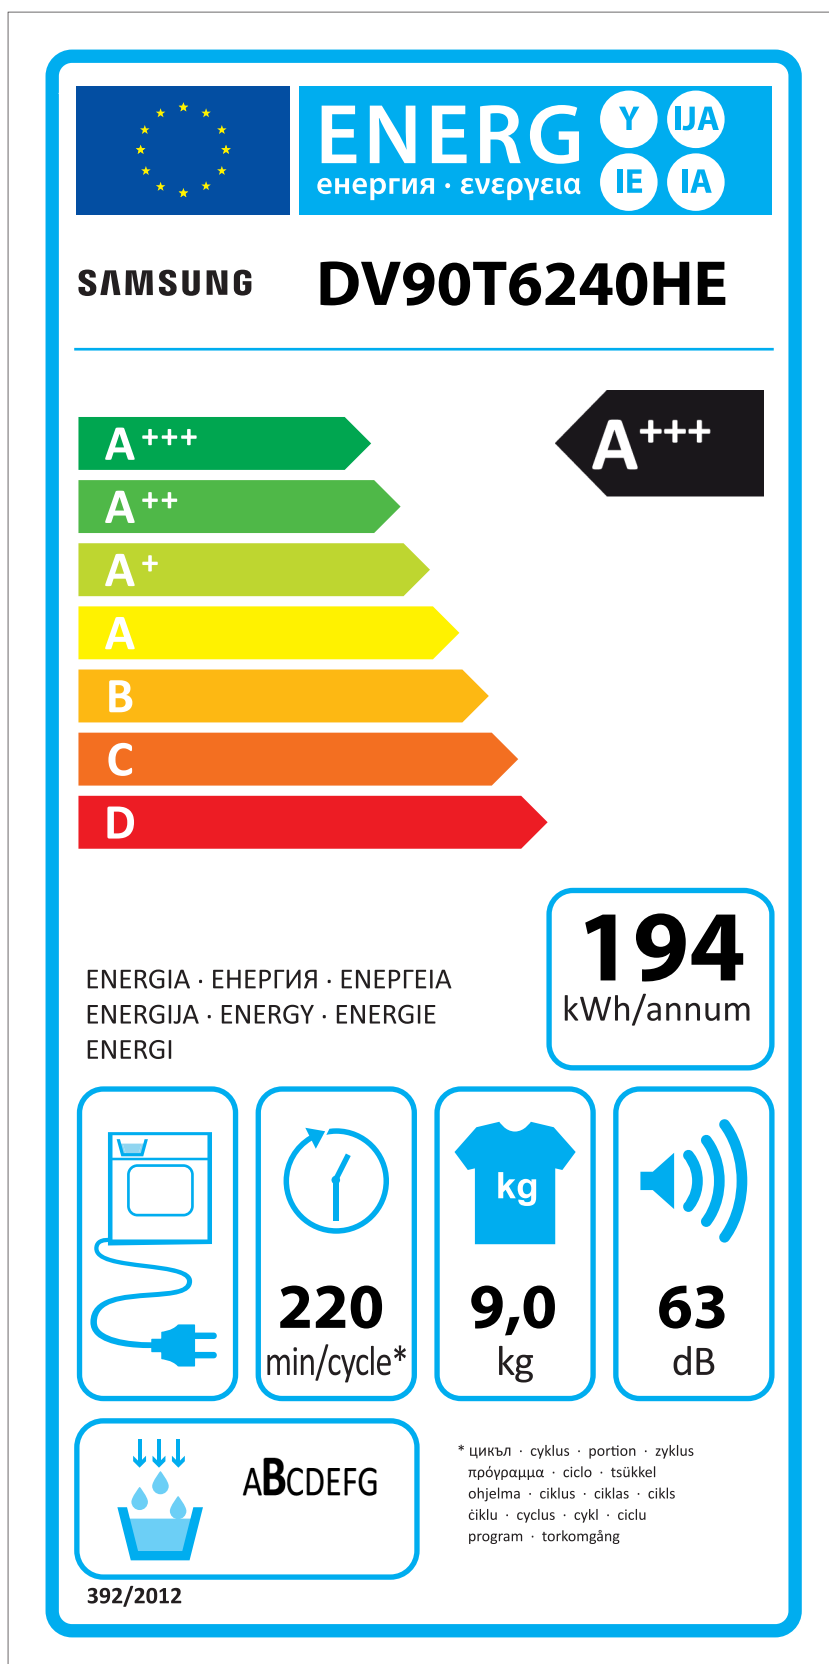

ERP LABEL ENERGY (DRYER CONDENSER TYPE)

CODE : DC68-03225C
Size : 110 x 220 (mm)
Material : ART