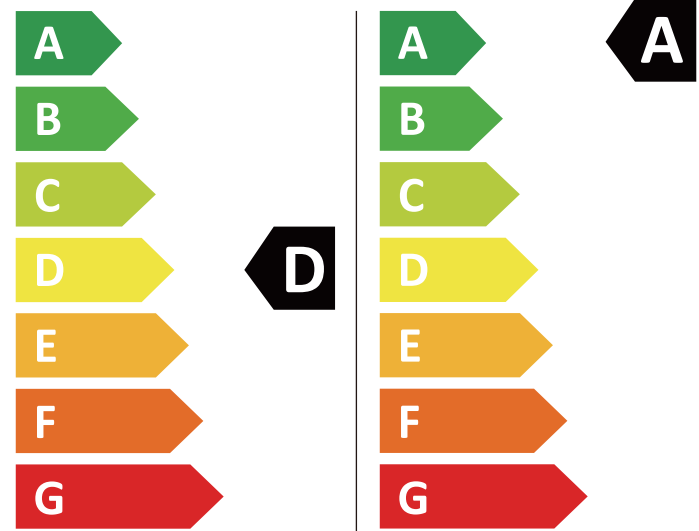

HISENSE

WDQA8014EVJM

266 kWh/100

47 kWh/100

5 kg

8 kg

80L

42L